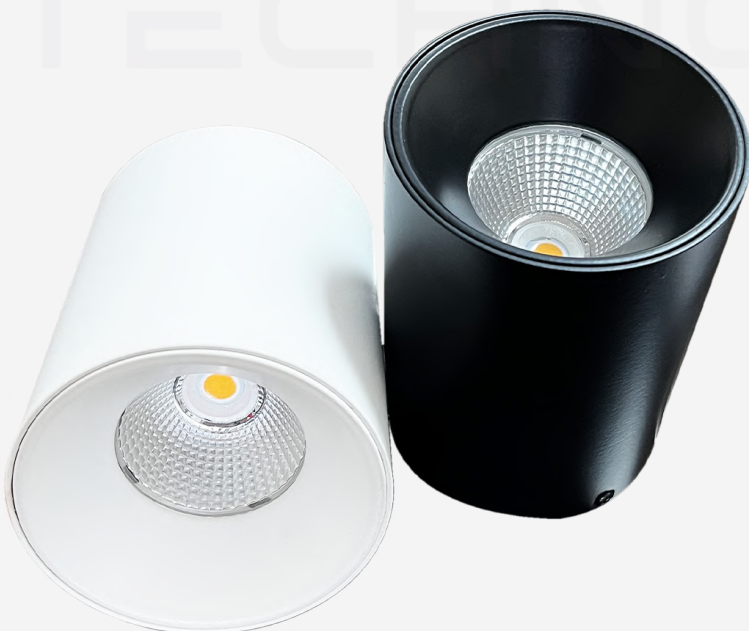

MODEL NO : 11010

POWER (W)	12W - 30W
INSTALLATION	SURFACE
DIMENSION (MM)	62 mm X 62 mm
BODY COLOR	WHITE / BLACK

120 mm - 190 mm

3K 4K 6K

CM HORO 44