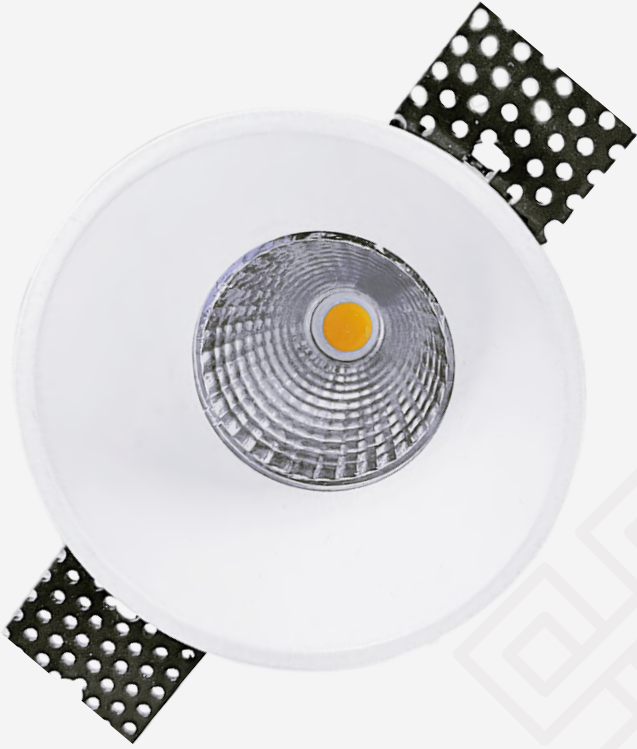

HORO 45 TRIMLESS

MODEL NO : 12001-10

POWER (W)	12W - 15W
INSTALLATION	RECESS
DIMENSION (MM)	Ø 72 mm X 80 mm
BODY COLOR	WHITE / BLACK

3K 4K 6K