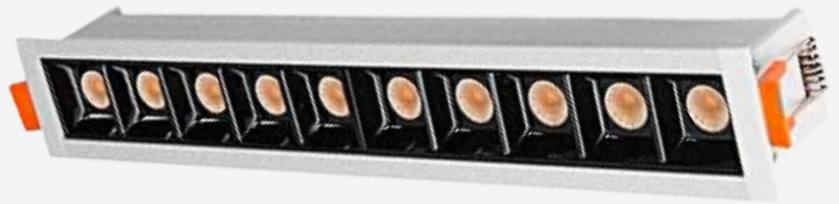

LINEA

PRODUCT CODE	POWER (W)	INSTALLATION	BODY COLOR
LINEA 5 LP 12016-5	10W	RECESS	WHITE / BLACK
LINEA 10 LP 12016-10	24W	RECESS	WHITE / BLACK

3K 4K 6K