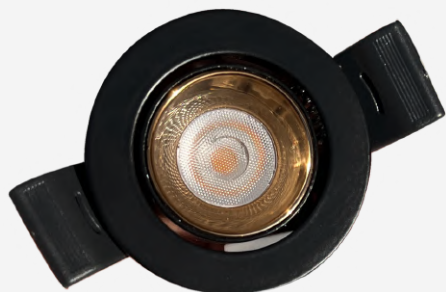

MODEL NO :

POWER (W)	3W
INSTALLATION	RECESS
BODY COLOR	WHITE / BLACK

3K 4K 6K