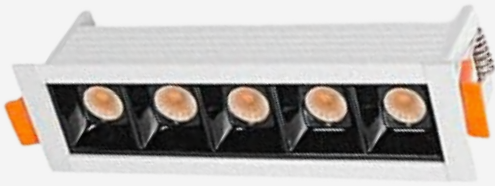

LINEA

PRODUCT CODE	POWER (W)	INSTALLATION	BODY COLOR
LINEA 5 LP 12016-5	10W	RECESS	WHITE / BLACK
LINEA 10 LP 12016-10	24W	RECESS	WHITE / BLACK

3K 4K 6K